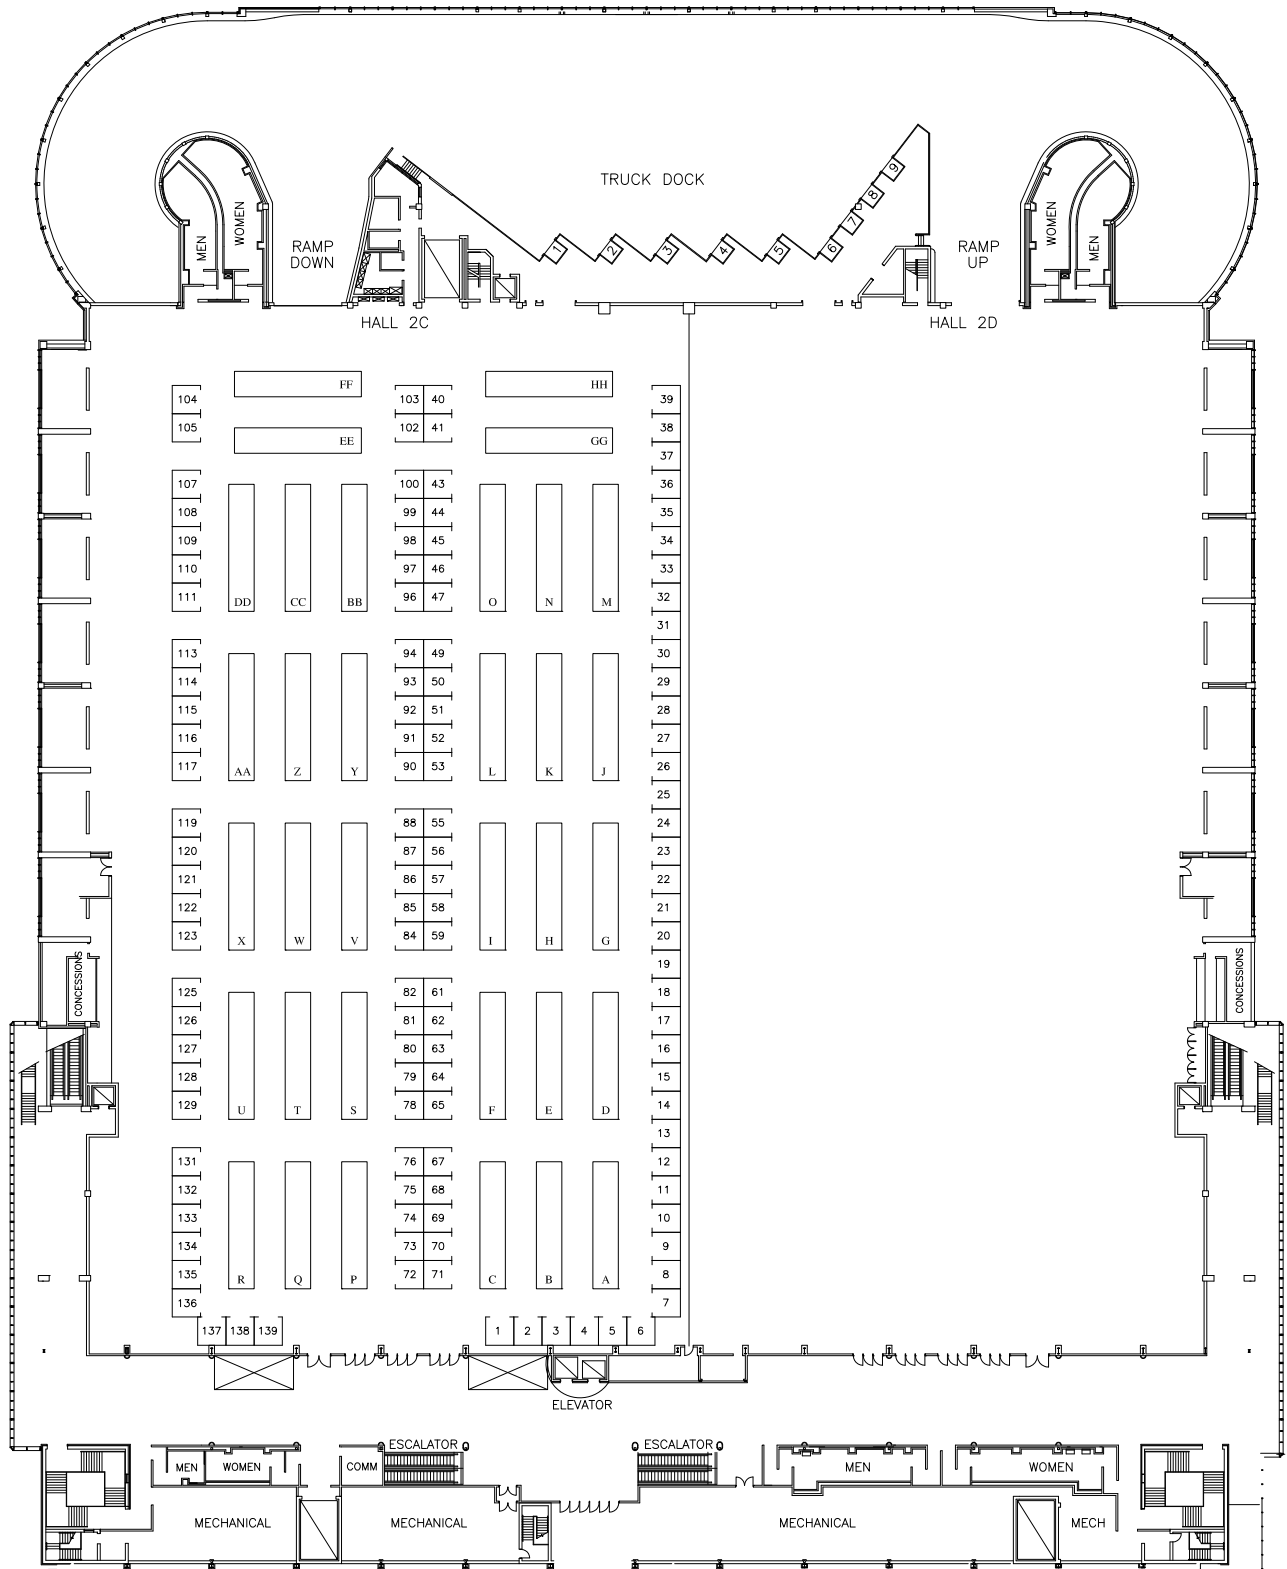

KENTUCKY INTERNATIONAL CONVENTION CENTER LOUISVILLE, KENTUCKY

(34) 9'x45' TRUCK SPACES
(124) 10' x 10' BOOTH SPACES

CARGO TANK MAINTENANCE SEMINAR & EQUIPMENT SHOW NOVEMBER 8-10, 2010